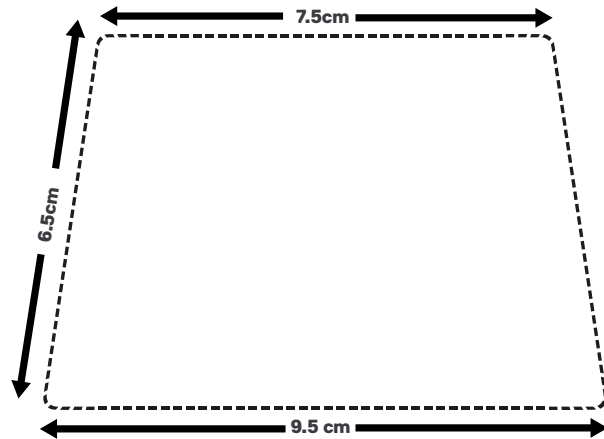

University of
Salford
MANCHESTER

MAKER SPACE

FACE MASK BUILD INSTRUCTIONS

Measurements sheet

Small

Cotton Mask Template

Clear Flexible Template

Clear Rigid Template