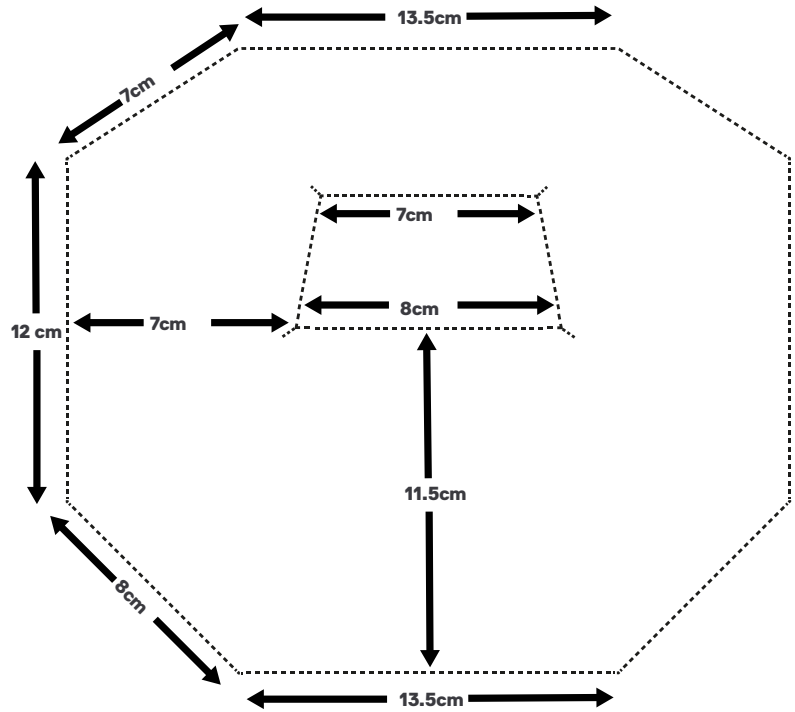

University of
Salford
MANCHESTER

MAKER SPACE

FACE MASK BUILD INSTRUCTIONS

Measurements sheet

Small

Cotton Mask Template

Clear Flexible Template

Clear Rigid Template