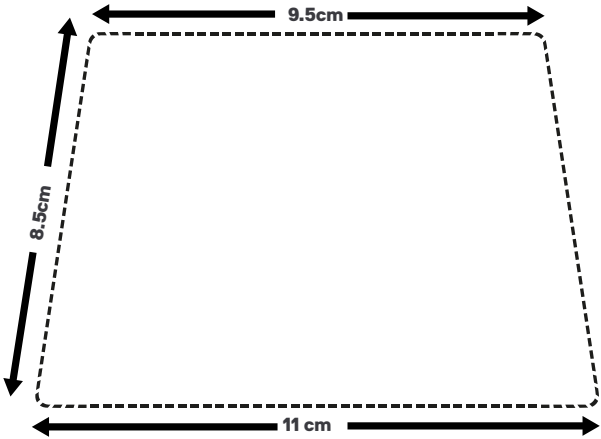

University of
Salford
MANCHESTER

MAKER SPACE

FACE MASK BUILD INSTRUCTIONS

Measurements sheet Medium

Cotton Mask Template

Clear Flexible Template

Clear Rigid Template