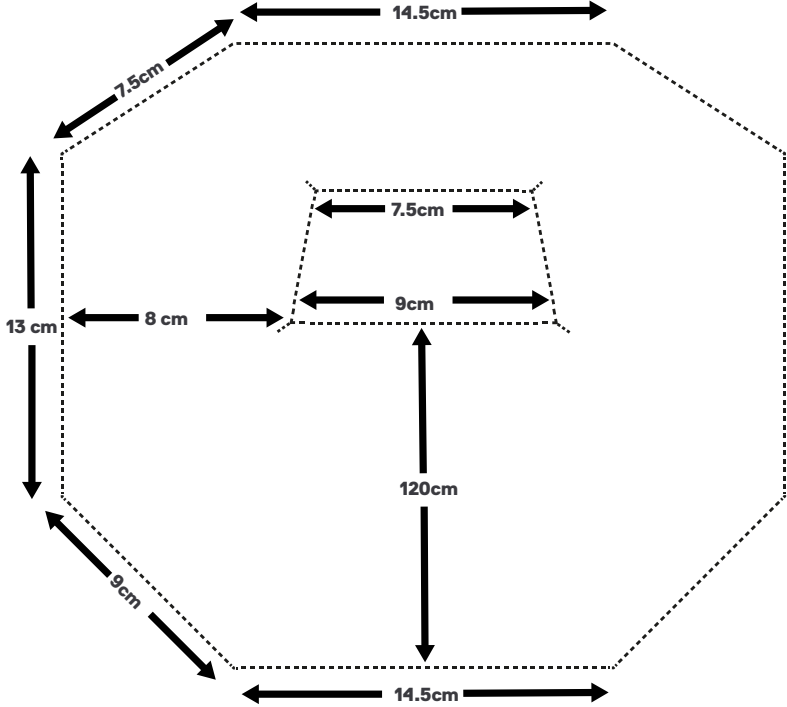

University of
Salford
MANCHESTER

MAKER SPACE

FACE MASK BUILD INSTRUCTIONS

Measurements sheet Medium

Cotton Mask Template

Clear Flexible Template

Clear Rigid Template