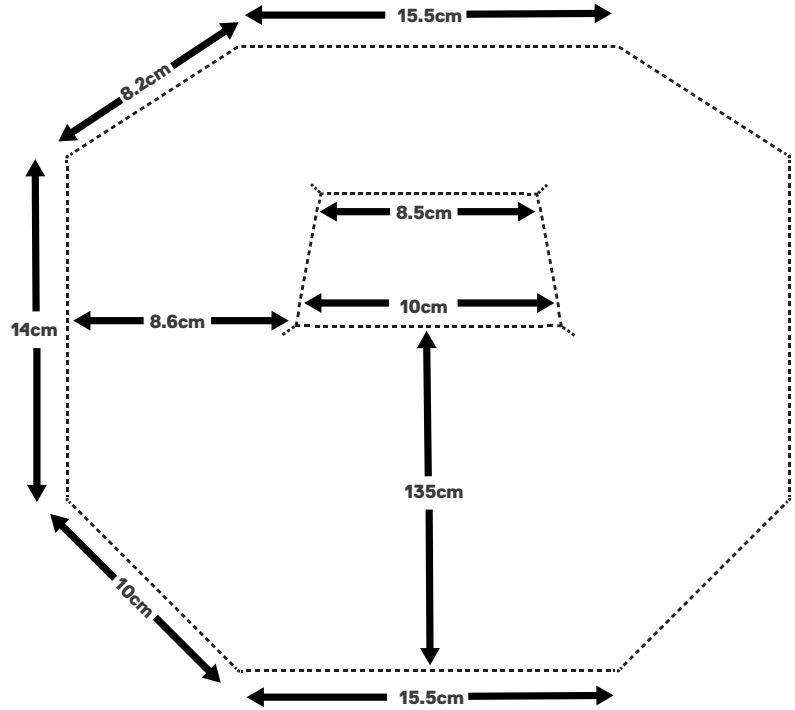

University of
Salford
MANCHESTER

MAKER SPACE

FACE MASK BUILD INSTRUCTIONS

Measurements sheet

Large

Cotton Mask Template

Clear Flexible Template

Clear Rigid Template