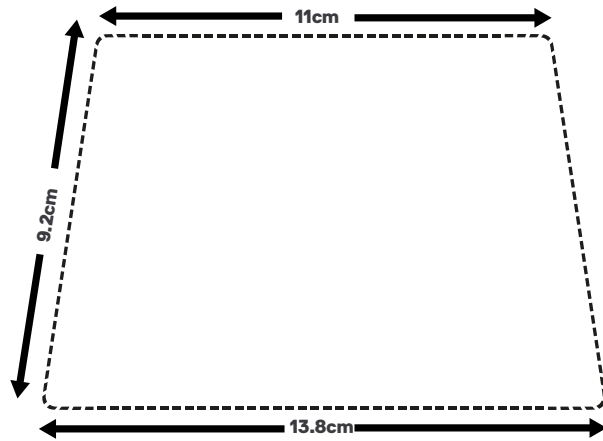

University of
Salford
MANCHESTER

MAKER SPACE

FACE MASK BUILD INSTRUCTIONS

Measurements sheet

Large

Cotton Mask Template

Clear Flexible Template

Clear Rigid Template